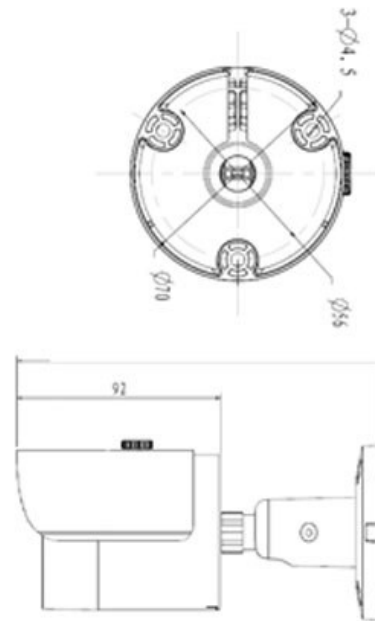

CP- UNC-TA20L3S**2MP HD IP Bullet Camera - 30Mtr.****Main Features**

- 1/2.7" 2Megapixel progressive scan CMOS
- 25/30fps@1080P
- H.264 and MJPEG dual-stream encoding
- DWDR, Day/Night(ICR), Auto Iris, 3DNR, AWB, AGC, BLC
- 3.6mm fixed lens (6mm optional)
- Array Range of 30 Mtrs, IP67, PoE
- Mobile Software: iCMOB, gCMOB, wCMOB
- CMS Software: KVMS Pro, vOptimus Pro

CP- UNC-TA20L3S**2MP HD IP Bullet Camera - 30Mtr.****Feature**

Image Sensor

Minimum Illumination

Shutter Speed

White Balance

Lens

Gain Control(AGC)

Back Light Compensation

User Account

IR

Smart Phone

Operating Temperature

Power Source

Power Consumption

Weatherproof Standard

Dimension

Weight

Specification

1/2.7" 2Megapixel progressive scan CMOS

0. 1Lux/F2.1(Color), 0Lux/F2.1(IR on)

Auto/Manual, 1s~1/100000s

Auto/Manual

3.6mm fixed lens (6mm optional)

Auto/Manual