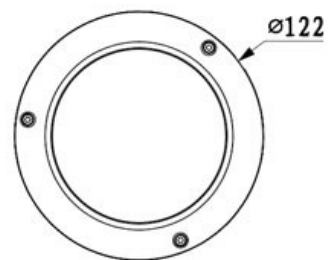

CP-UNC-VA10L3S**1 MP HD IP Vandal Dome Camera - 30Mtr.****Main Features**

- 1/4" 1MP PS CMOS Image Sensor
- Max 25/30fps@720P
- H.264 and MJPEG dual-stream encoding
- DWDR, Day/Night(ICR), Auto Iris, 3DNR, AWB, AGC, BLC
- 3.6mm fixed lens (2.8mm optional)
- Array Range of 30 Mtrs, IP67, PoE
- Mobile Software: iCMOB, gCMOB, wCMOB
- CMS Software: KVMS Pro, vOptimus Pro

CP- UNC-VA10L3S**1 MP HD IP Vandal Dome Camera - 30Mtr.****Feature**

Image Sensor
Minimum Illumination
Shutter Speed
White Balance
Gain Control(AGC)
Lens
Video Compression
S/N Ratio
Back Light Compensation
Video Streaming
Resolution
Privacy Mask
ICR
Protocol
Ethernet
User Account
Smart Phone
IR
Operating Temperature
Power Source
Power Consumption
Weatherproof Standard
Dimension
Weight

Specification

1/4" 1MP Progressive scan CMOS
0. 1Lux/F2.0 (Color), 0Lux/F2.0(IR on)
Auto/Manual, 1/3(4)~1/10000s
Auto/Manual
Auto/Manual
3.6mm fixed lens (2.8mm optional)
H.264/ H.264H/ MJPEG
More than 50dB
BLC/ HLC/ DWDR
Main Stream: 720P(1 ~ 25/30fps), Extra Stream: D1/CIF(1 ~ 25/30fps)
720P(1280×720)/ D1(704×576/704×480) /CIF(352×288/352×240)
Up to 4 areas
Auto(ICR)/Color/B/W
HTTP;TCP;ARP;RTSP;RTP;UDP;SMTP;FTP;DHCP;DNS;DDNS;IPv4/v6;QoS;UPnP;NTP, ONVIF, CGI
RJ-45 (10/100Base-T)
20 Users
iPhone, iPad, Android, Windows Phone
IR Range of 30 Mtr.
-30°C~+60°C , Less than 95%RH
DC12V, PoE (802.3af)
<4.5W
IP67 & IK10
φ122mm × 89mm
0.5Kg