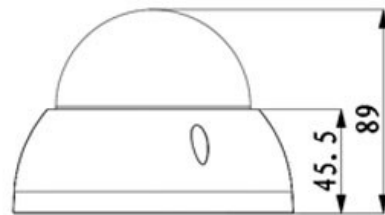

CP-UNC-VA10L3S**1 MP HD IP Vandal Dome Camera - 30Mtr.****Main Features**

- 1/4" 1MP PS CMOS Image Sensor
- Max 25/30fps@720P
- H.264 and MJPEG dual-stream encoding
- DWDR, Day/Night(ICR), Auto Iris, 3DNR, AWB, AGC, BLC
- 3.6mm fixed lens (2.8mm optional)
- Array Range of 30 Mtrs, IP67, PoE
- Mobile Software: iCMOB, gCMOB, wCMOB
- CMS Software: KVMS Pro, vOptimus Pro

CP- UNC-VA10L3S**1 MP HD IP Vandal Dome Camera - 30Mtr.****Feature**

Image Sensor
Minimum Illumination
Shutter Speed
White Balance
Gain Control(AGC)
Lens
Video Compression
S/N Ratio
Back Light Compensation
Video Streaming
Resolution
Privacy Mask
ICR
Protocol
Ethernet
User Account
Smart Phone
IR
Operating Temperature
Power Source
Power Consumption
Weatherproof Standard
Dimension
Weight

Specification

1/4" 1MP Progressive scan CMOS
0. 1Lux/F2.0 (Color), 0Lux/F2.0(IR on)
Auto/Manual, 1/3(4)~1/10000s
Auto/Manual
Auto/Manual
3.6mm fixed lens (2.8mm optional)
H.264/ H.264H/ MJPEG
More than 50dB
BLC/ HLC/ DWDR
Main Stream: 720P(1 ~ 25/30fps), Extra Stream: D1/CIF(1 ~ 25/30fps)
720P(1280×720)/ D1(704×576/704×480) /CIF(352×288/352×240)
Up to 4 areas
Auto(ICR)/Color/B/W
HTTP;TCP;ARP;RTSP;RTP;UDP;SMTP;FTP;DHCP;DNS;DDNS;IPv4/v6;QoS;UPnP;NTP, ONVIF, CGI
RJ-45 (10/100Base-T)
20 Users
iPhone, iPad, Android, Windows Phone
IR Range of 30 Mtr.
-30°C~+60°C , Less than 95%RH
DC12V, PoE (802.3af)
<4.5W
IP67 & IK10
φ122mm × 89mm
0.5Kg