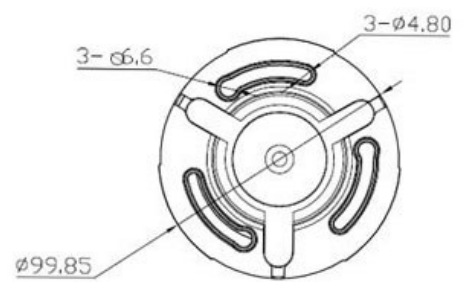

**CP- GTC-D24L2-V3****2.4 MP Astra HD IR Dome Camera - 20 Mtr.****Astra** HD  
camera**Main Features**

- 1/2.7" 2.4MP HQIS Pro Image Sensor
- 25/30fps@ 2.4MP
- Day/Night (ICR), AWB, AGC, BLC
- Plug-n-Play HD/SD Camera
- 3.6 mm Lens
- Equipped with fine IR LEDs for clearer night vision
- IR Range of 20 Mtr.
- Compatible with HDx, AHD, HDCVI, CVBS & HDTVI DVRS

Humidity

Power Source

Power Consumption

Dimension

Weight

10% ~ 90% (humidity)

DC12V(+/-10%)

0.4W(2.5W after IR LED Powered on)

99.85mm x 99.85mm x 69.80mm

0.15Kg.