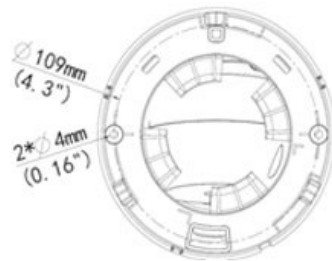

**CP- VNC-D13R3****1.3 MP HD IR Array Dome Camera - 30Mtr.****INDIGO****Main Features**

- 1/3" 1.3MP PS CMOS Image Sensor
- Max 25fps@1.3MP
- H.264 and MJPEG dual-stream encoding
- DWDR, Day/Night(ICR), 2D/3D-DNR, AWB, AGC, BLC
- 2.8mm fixed lens
- IR Range of 30 Mtrs, IP66, PoE
- Mobile Software for Android, iOS
- CMS Software: IVMS

**CP- VNC-D13R3****1.3 MP HD IR Array Dome Camera - 30Mtr.****Feature**

Image Sensor  
Minimum Illumination  
Shutter Speed  
White Balance  
Gain Control(AGC)  
Lens  
Video Compression  
Video Streaming  
Resolution  
Frame Rate  
Motion detection  
Privacy Mask  
ICR  
WDR  
Protocol  
Ethernet  
OSD  
IR  
Operating Temperature  
Humidity  
Power Source  
Power Consumption  
Weatherproof Standard  
Dimension  
Weight

**Specification**

1/3" 1.3MP Progressive scan CMOS  
Colour: 0.02 Lux (F1.8, AGC ON), 0 Lux with IR  
Auto/Manual, 1/6~1/8000 s  
Auto/Manual  
Auto/Manual  
2.8mm  
H.264/MJPEG  
Triple  
1.3MP @ 25fps  
1.3MP(1280x960)/720P(1280x720)/D1720x576) @ 25 fps  
Up to 2 areas  
Up to 4 areas  
IR-cut filter with auto switch (ICR)  
Digital  
IPv4,IGMP,ICMP,ARP,TCP,UDP,DHCP,RTP,RTSP,Qos,DNS,DDNS,NTP,FTP,UPnP,HTTP, Onvif  
10M/100M Base-TX Ethernet  
Up to 8 OSDs  
IR Range of 30 Mtr.  
-35°C ~ +60°C (-31°F ~ 140°F)  
≤ 90% RH(non-condensing)  
12 V DC, or PoE (IEEE802.3 af)  
3.5 W (5.5W with IR on)  
IP66  
Φ126 x 94 mm (Ø5.0" x 3.7")  
0.33 kg