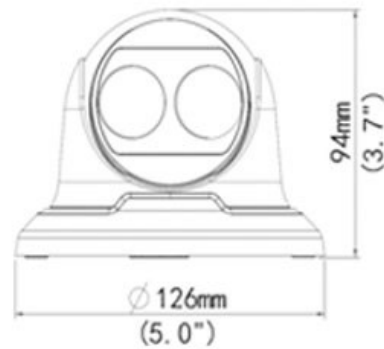

**CP- VNC-D13R3****1.3 MP HD IR Array Dome Camera - 30Mtr.****INDIGO****Main Features**

- 1/3" 1.3MP PS CMOS Image Sensor
- Max 25fps@1.3MP
- H.264 and MJPEG dual-stream encoding
- DWDR, Day/Night(ICR), 2D/3D-DNR, AWB, AGC, BLC
- 2.8mm fixed lens
- IR Range of 30 Mtrs, IP66, PoE
- Mobile Software for Android, iOS
- CMS Software: IVMS

**CP- VNC-D13R3****1.3 MP HD IR Array Dome Camera - 30Mtr.****Feature**

Image Sensor  
Minimum Illumination  
Shutter Speed  
White Balance  
Gain Control(AGC)  
Lens  
Video Compression  
Video Streaming  
Resolution  
Frame Rate  
Motion detection  
Privacy Mask  
ICR  
WDR  
Protocol  
Ethernet  
OSD  
IR  
Operating Temperature  
Humidity  
Power Source  
Power Consumption  
Weatherproof Standard  
Dimension  
Weight

**Specification**

1/3" 1.3MP Progressive scan CMOS  
Colour: 0.02 Lux (F1.8, AGC ON), 0 Lux with IR  
Auto/Manual, 1/6~1/8000 s  
Auto/Manual  
Auto/Manual  
2.8mm  
H.264/MJPEG  
Triple  
1.3MP @ 25fps  
1.3MP(1280x960)/720P(1280x720)/D1720x576) @ 25 fps  
Up to 2 areas  
Up to 4 areas  
IR-cut filter with auto switch (ICR)  
Digital  
IPv4,IGMP,ICMP,ARP,TCP,UDP,DHCP,RTP,RTSP,Qos,DNS,DDNS,NTP,FTP,UPnP,HTTP, Onvif  
10M/100M Base-TX Ethernet  
Up to 8 OSDs  
IR Range of 30 Mtr.  
-35°C ~ +60°C (-31°F ~ 140°F)  
≤ 90% RH(non-condensing)  
12 V DC, or PoE (IEEE802.3 af)  
3.5 W (5.5W with IR on)  
IP66  
Φ126 x 94 mm (Ø5.0" x 3.7")  
0.33 kg