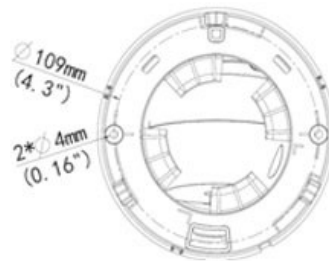

CP- VNC-D20R3**2 MP Full HD IR Array Dome Camera - 30Mtr.****INDIGO****Main Features**

- 1/3" 2MP PS CMOS Image Sensor
- Max 25fps@1080P
- H.264 and MJPEG Triple-stream Encoding
- DWDR, Day/Night(ICR), 2D/3D-DNR, AWB, AGC, BLC
- 2.8mm fixed lens
- IR Range of 30 Mtrs, IP66, PoE
- Mobile Software for Android, iOS
- CMS Software: IVMS

CP- VNC-D20R3**2 MP Full HD IR Array Dome Camera - 30Mtr.****Feature**

Image Sensor
Minimum Illumination
Shutter Speed
White Balance
Lens
Gain Control(AGC)
Video Compression
Video Streaming
Resolution
Frame Rate
Motion detection
Privacy Mask
ICR
WDR
Protocol
Ethernet
OSD
IR
Operating Temperature
Humidity
Power Source
Power Consumption
Weatherproof Standard
Dimension
Weight

Specification

1/3" 2MP Progressive scan CMOS
Colour: 0.02 Lux (F1.8, AGC ON), 0 Lux with IR
Auto/Manual, 1/6~1/8000 s
Auto/Manual
2.8mm
Auto/Manual
H.264/MJPEG
Triple
2MP @ 25fps
1080P(1920x1080)/720P(1280x720)/D1720x576) @ 25 fps
Up to 2 areas
Up to 4 areas
IR-cut filter with auto switch (ICR)
Digital
IPv4,IGMP,ICMP,ARP,TCP,UDP,DHCP,RTP,RTSP,Qos,DNS,DDNS,NTP,FTP,UPnP,HTTP, Onvif
10M/100M Base-TX Ethernet
Up to 8 OSDs
IR Range of 30 Mtr.
-35°C ~ +60°C (-31°F ~ 140°F)
≤ 90% RH(non-condensing)
12 V DC, or PoE (IEEE802.3 af)
3.5 W (5.5W with IR on)
IP66
Φ126 x 94 mm (Ø5.0" x 3.7")
0.33 kg