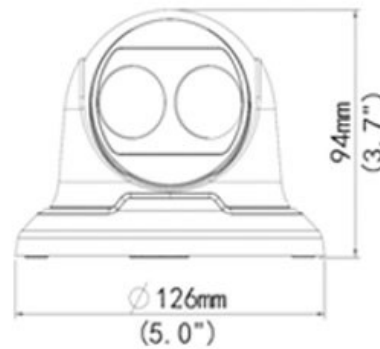

CP- VNC-D20R3**2 MP Full HD IR Array Dome Camera - 30Mtr.****INDIGO****Main Features**

- 1/3" 2MP PS CMOS Image Sensor
- Max 25fps@1080P
- H.264 and MJPEG Triple-stream Encoding
- DWDR, Day/Night(ICR), 2D/3D-DNR, AWB, AGC, BLC
- 2.8mm fixed lens
- IR Range of 30 Mtrs, IP66, PoE
- Mobile Software for Android, iOS
- CMS Software: IVMS

CP- VNC-D20R3**2 MP Full HD IR Array Dome Camera - 30Mtr.****Feature**

Image Sensor
Minimum Illumination
Shutter Speed
White Balance
Lens
Gain Control(AGC)
Video Compression
Video Streaming
Resolution
Frame Rate
Motion detection
Privacy Mask
ICR
WDR
Protocol
Ethernet
OSD
IR
Operating Temperature
Humidity
Power Source
Power Consumption
Weatherproof Standard
Dimension
Weight

Specification

1/3" 2MP Progressive scan CMOS
Colour: 0.02 Lux (F1.8, AGC ON), 0 Lux with IR
Auto/Manual, 1/6~1/8000 s
Auto/Manual
2.8mm
Auto/Manual
H.264/MJPEG
Triple
2MP @ 25fps
1080P(1920x1080)/720P(1280x720)/D1720x576) @ 25 fps
Up to 2 areas
Up to 4 areas
IR-cut filter with auto switch (ICR)
Digital
IPv4,IGMP,ICMP,ARP,TCP,UDP,DHCP,RTP,RTSP,Qos,DNS,DDNS,NTP,FTP,UPnP,HTTP, Onvif
10M/100M Base-TX Ethernet
Up to 8 OSDs
IR Range of 30 Mtr.
-35°C ~ +60°C (-31°F ~ 140°F)
≤ 90% RH(non-condensing)
12 V DC, or PoE (IEEE802.3 af)
3.5 W (5.5W with IR on)
IP66
Φ126 x 94 mm (Ø5.0" x 3.7")
0.33 kg