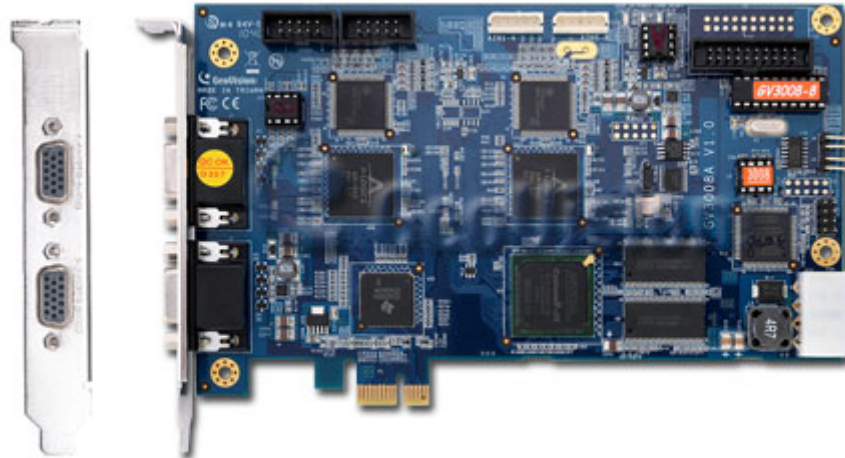

GV-3008 Hardware Compression Card

The GV-3008 Card provides up to 8 video and 8 audio channels, recording up to 240 / 200 fps (NTSC / PAL) in total with H.264 hardware compression. The GV-3008 Card provides the high-resolution live image with DSP Overlay. Even in multi views, the image on the largest division view can remain at the high-quality resolution.

Specifications

		GV-3008	GV-3008 x 2
Interface		PCI-E (x1)	PCI-E (x1) x 2
Input Type		D-Type	D-Type
Video Input		8 Cams	16 Cams
Audio Input		8 Channels	16 Channels
Recording Rate (D1)	NTSC	240 fps	480 fps
	PAL	200 fps	400 fps
Display Rate	NTSC	240 fps	480 fps
	PAL	200 fps	400 fps
Video Resolution	NTSC	S/W	352 x 240
		H/W	704 x 480
	PAL	S/W	352 x 288
		H/W	704 x 576
Video Compression Format	S/W	Geo MPEG4, Geo H264	
	H/W	H.264	
Audio Format		16 kHz / 16-bit	
Bit Rate Range		2.5 M ~ 10 M	
GV-Net I/O Card Support		Yes	
GV-Multi Quad Card Support		Yes	
GV-Loop Through Card Support		Yes	
Hardware Watchdog		Yes	
Dimensions (W x H)		180 x 112 (mm) / 7.09 x 4.41 (in)	
Installation Guide		GV-3008	

Note:

1. GV-3008 does not support the TV-Out function.
2. GV-3008 is currently not compatible with VIA series, ATI series, NVIDIA series, Intel Sandy Bridge series, Intel Ivy Bridge series and Intel Haswell series chipset motherboards.