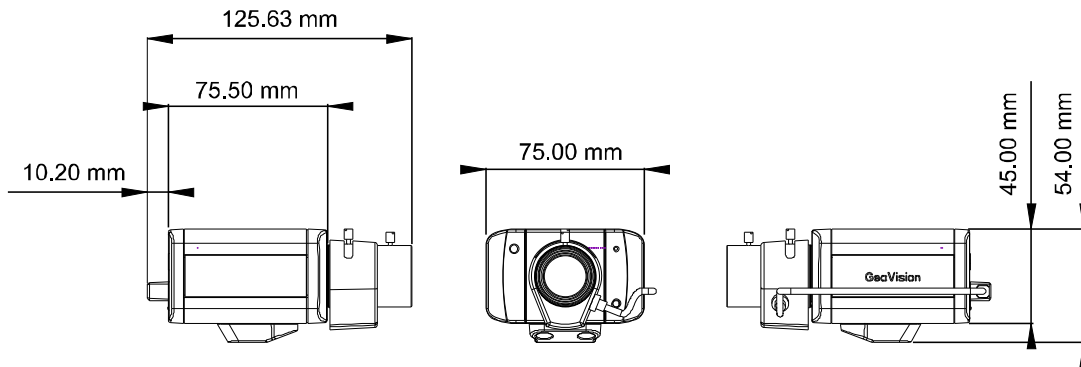

Active Tampering Alarm

Tampered

Focus Change

Camera Shift

SPECIFICATIONS

Camera	GV-BX130D-0	GV-BX130D-1
Image Sensor	1/2.5" progressive scan CMOS	
Picture Elements	1280 (H) x 1024 (V)	
Minimum Illumination	Color	0.5 Lux at F/1.4
	B/W	0.1 Lux at F/1.4
	IR ON	0 Lux
Shutter Speed	Automatic, Manual (1/5 ~ 1/8000 sec)	
White Balance	Automatic, Manual (2800K ~ 8500K)	
Lens		
Megapixel	Yes	
Day/Night	Yes (with removable IR-cut filter)	Yes
Lens Type	Varifocal	Fixed
Focal Length	2.8 ~ 12 mm	4 mm
Maximum Aperture	F / 1.4	F / 1.5

Mount	CS Mount		
Image Format	1/3"		
Angle of view	Diagonal	115° ~ 45.3°	80.4°
	Horizontal	92° ~ 27.2°	65.4°
	Vertical	69° ~ 20.4°	49.9°
Operation	Focus	Manual (w / lock)	Yes
	Zoom	Manual (w / lock)	No
	Iris	DC	Fixed

Video Resolution

Main Stream	4:3	1280 x 960, 640 x 480, 320 x 240
	16:9	1280 x 720, 640 x 360, 448 x 252
	5:4	1280 x 1024, 640 x 512, 320 x 256
Sub Stream	4:3	640 x 480, 320 x 240
	16:9	640 x 360, 448 x 252
	5:4	640 x 512, 320 x 256

General

Environment Temperature	0 °C ~ 50 °C / 32 °F ~ 122 °F
Humidity	10% to 90% (no condensation)
Power Source	12V DC / PoE
Max. Power Consumption	7 W
Dimensions (L X W X H)	75.5 x 75 x 54 mm / 3.05 x 2.95 x 2.13 in (without lens)
Weight	321 g / 0.71 lb
Regulatory	CE, FCC, C-Tick, RoHS compliant