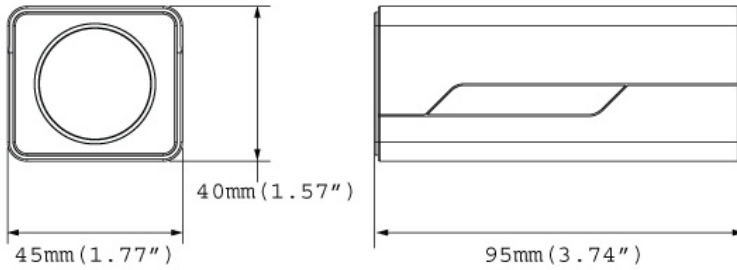

Camera Shift

Overview

Panel

Dimensions

Specifications

Camera	GV-UBX2301-0F	GV-UBX2301-1F	GV-UBX2301-2F
Image Sensor	1/2.5" progressive scan CMOS "		
Picture Elements	1920 (H) x 1080 (V)		
Minimum Illumination	Color	0.15 Lux at F/1.6	
	B/W	0 Lux at F/1.6	
	IR ON		
Shutter Speed	Automatic, Manual (1/5 ~ 1/8000 sec)		
White Balance	Automatic, Manual (2800K ~ 8500K)		
Gain Control	Automatic		
S/N Ratio	50 dB		
BLC	Yes		
Lens			
Megapixel	Yes		
Focal Length	3 mm	4 mm	8 mm
Day/Night	Yes (with removable IR-cut filter)		
Lens Type	Fixed		
Maximum Aperture	F/1.6		
Mount	M12, Pitch 0.5 mm		
Image Format	1/3"		
Operation	Focus	Fixed	
	Zoom		
	Iris		
IR LED Quantity	4 IR LEDs		
Max. IR Distance	10 m (32.81 ft.)		
Operation			
Video Compression	H.264, MJPEG		
Video Stream	Dual streams from H.264 and MJPEG		
Frame Rate	30 fps at 1920 x 1080 *The frame rate and the performance may vary depending on the number of connections and data bitrates (different scenes).		
Image Setting	Brightness, Contrast, Saturation, Sharpness, Gamma, White Balance, Flicker-less, Image Orientation, Shutter Speed, D/N Sensitivity, Backlight Compensation, WDR, Defog		
Audio Compression	G.711, AAC (24 kHz / 16 bit) *AAC (24 kHz / 16 bit) is only supported by GV-System V8.5.6 or later		
Two-way Audio	Yes		
Video Resolution			
Main Stream	4 : 3	1600 x 1200, 1280 x 960, 640 x 480, 320 x 240	
	16 : 9	1920 x 1080, 1280 x 720, 640 x 360, 448 x 252	
	5 : 4	1280 x 1024, 640 x 512, 320 x 256	
Sub Stream	4 : 3	640 x 480, 320 x 240	
	16 : 9	640 x 360, 448 x 252	
	5 : 4	640 x 512, 320 x 256	
Network			
Interface	10/100 Ethernet		
Protocol	HTTP, HTTPS, TCP, UDP, SMTP, FTP, DHCP, NTP, UPnP, DynDNS, 3GPP/ISMA, RTSP, PSIA, SNMP, QoS (DSCP), ONVIF		